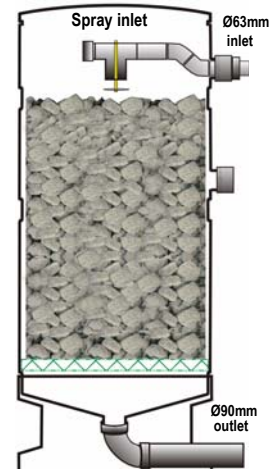

AQUAFORTE SHOWER FILTER WITH CRYSTAL BIO MEDIA

**AQUA
FORTE**

The Shower Filter including 100 litres of Crystal Bio media is suitable as the main filtration for Koi and Garden Ponds and quarantine tanks. The Shower Filter is also an ideal add on filter to existing filtration systems on Koi and Garden Ponds.

Crystal Bio is a unique, eco-friendly filter-media, heated in excess of 900°C, creating a hyper-connecting glass cell structure. This produces media with a surface-area at least 10 times greater than most plastic alternatives. Furthermore, the weight is extremely low in comparison to other porous filter media: 100 litres of Crystal Bio weights 15 Kilos! The Shower Filter is also available with built-in 300 micron stainless steel sieve above the filter-media. This version of the Shower Filter comes with 50 litre Crystal Bio media.

The PE housing is also equipped with a 90mm waste outlet for the sieve. Specifications: height: 123 cm, diameter: Ø45 cm, colour: granite stone. Inlet: 63mm. Outlet: 90mm, incl. flexible bend.

MAIN BENEFITS OF THE SHOWER FILTER ARE:

1. Crystal Bio media has an Inter-connecting porous cell structure allowing for a massive biological surface area.
2. Very low maintenance.
3. **Increased oxygen supply by way of a unique spray inlet.**
4. Crystal Bio helps prevent pH drop.
5. Helps reduce Nitrates.
6. **Minimal heat loss** due to thermal retention design.
7. Small footprint allows for a space saving installation.
8. Rubber boot connectors for easy installation.