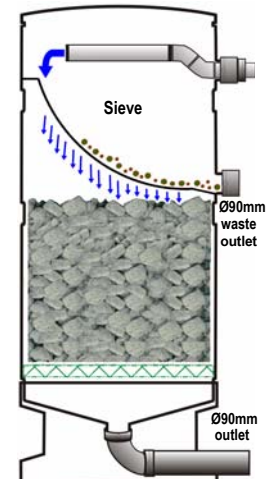

Crystal Bio is a unique, eco-friendly filter-media, heated in excess of 900°C, creating a hyper-connecting glass cell structure. This produces media with a surface-area at least 10 times greater than most plastic alternatives. Furthermore, the weight is extremely low in comparison to other porous filter media: 100 litres of Crystal Bio weights 15 Kilos! The Shower Filter is also available with built-in 300 micron stainless steel sieve above the filter-media. This version of the Shower Filter comes with 50 litre Crystal Bio media.

The PE housing is also equipped with a 90mm waste outlet for the sieve. Specifications: height: 123 cm, diameter: Ø45 cm, colour: granite stone. Inlet: 63mm. Outlet: 90mm, incl. flexible bend.

MAIN BENEFITS OF THE SHOWER FILTER ARE:

1. Crystal Bio media has an Inter-connecting porous cell structure allowing for a massive biological surface area.
2. Very low maintenance.
3. **Increased oxygen supply by way of a unique spray inlet.**
4. Crystal Bio helps prevent pH drop.
5. Helps reduce Nitrates.
6. **Minimal heat loss** due to thermal retention design.
7. Small footprint allows for a space saving installation.
8. Rubber boot connectors for easy installation.

Shower Filter with sieve and 50 litre Crystal Bio media

CRYSTAL BIO MEDIA

Crystal Bio is a unique, eco-friendly filter-media, heated in excess of 900°C, creating a hyper-connecting glass cell structure. This produces media with a surface-area at least 10 times greater than most plastic alternatives. Furthermore, the weight is extremely low in comparison to other porous filter media: **100 litres of Crystal Bio weights 15 Kilos!**